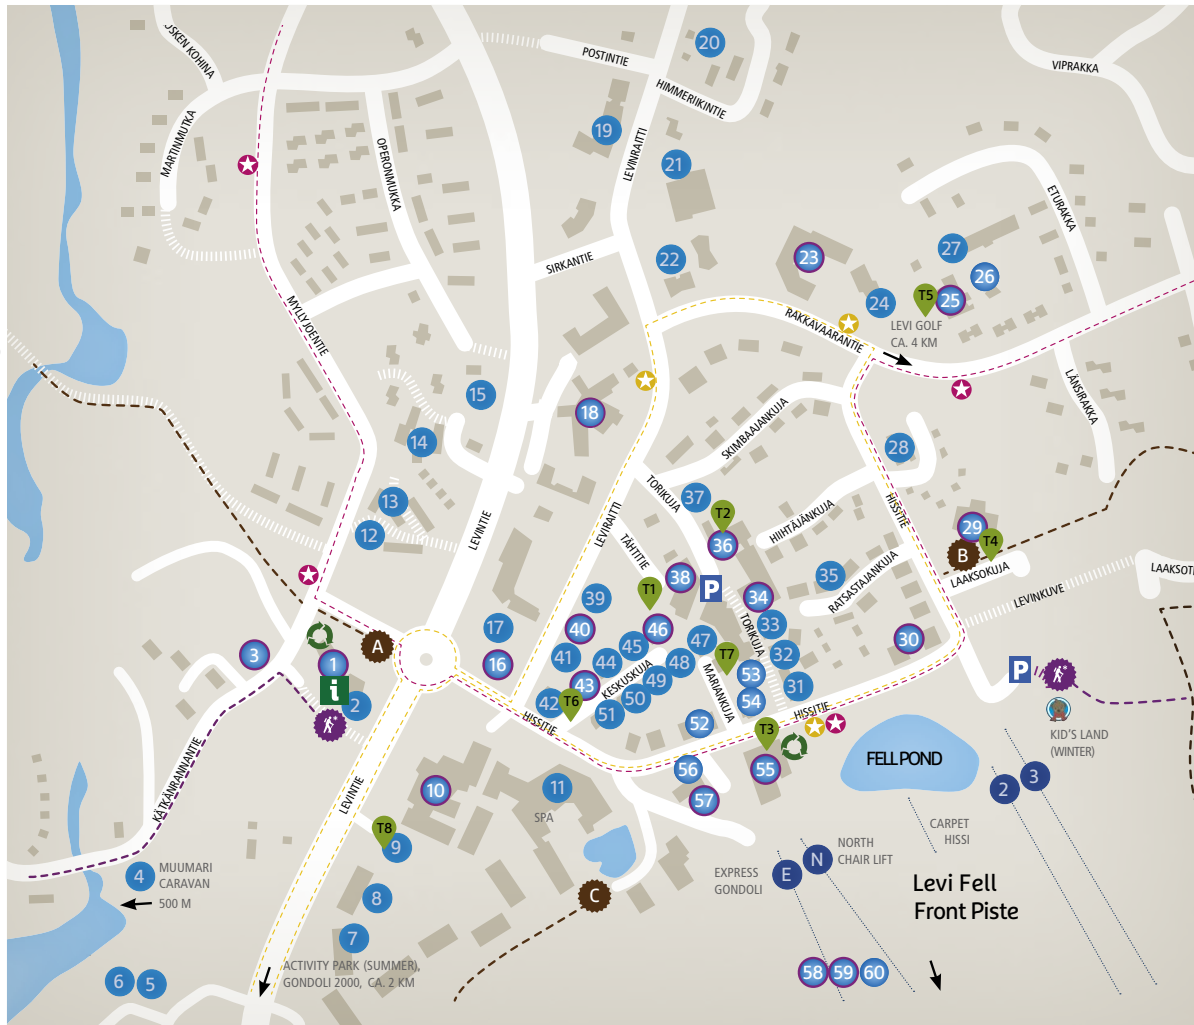

Levi Centre

- Recycling point: glass, metal, paper and household waste
- Pedestrian and bicycle route
- Ski Bus route (winter)
- Ski Bus stop (winter)
- Wireless internet
- Taxi stand
- Outdoor trail departure spots (WALKING ON THE SKI TRAILS IS NOT ALLOWED)
- Winter walking and Fat Bike departure spots (WINTER)

A: KÄTKÄ AND PYHÄ FELL ROUTES
B: PIKKUPORO (ILLUMINATED) 4.8 KM
ISOPORO (ILLUMINATED) 9 KM
VALORAKKA(ILLUMINATED) 6.6 KM
AND THE LEVI FELL ROUTES
C: LEVI FELL ROUTES

TAXI STANDS

- T1 Toriparkki Parking
- T2 City parkki Parking
- T3 Zero Point
- T4 Hullu Poro Arena
- T5 Rock Café Wanha Hullu Poro
- T6 Bar Ihku
- T7 Best Western Apartments Levi
- T8 SPA Hotel Levitunturi

Please check service hours at www.levi.fi/en or Levi Tourist Information.

1. Levi Tourist Office: Tourist Information, Central Booking Office, Travel Agency Levi Travel, Levin Origo -apartments, Securitas
2. Restaurant Myllyn Äijä, Mökkitiimi, Sirkkan mökkipalvelu, Levin Tunturilomat
3. Hotel K5 Levi, gym, Bistro K5 Levi, Restaurant Saamen Kammi
4. Immelmökit / reception
5. Aurora Safaris
6. Kouta Kuva
7. SPA Hotel Levitunturi Conference Oasis
8. Private Clinic Dextra
9. Taxi
10. Levi Hotel Spa / reception, Restaurant Levitunturi, Luppo Café & Bar, Dance Restaurant Taika, Joiku Karaoke & Bar, cash dispensers
11. SPA Water World, SPA Bistro Miella, David -gym & sports hall, Levi SPA Bowling, Levi SPA Wellness, Children's Play-house Inka & Niko, Cristal Day Spa
12. Kinos Safaris, Hertz
13. Kausikämpät -apartments, Polar Meetings office
14. Levilehto Apartments, caravan area
15. Dextra dentist-, physio- & massage services
16. K-Supermarket LeviMarket, Café Soma Levi, Pharmacy
17. Perhesafarit
18. Lapland Hotel Sirkantähti, Restaurant Sirkantähti
19. Apartment Hotel LeviStar, Lomamökien Huoltopalvelut, Levin Mörkkiuokraus, OP-Kiinteistökeskus (real estate agency), Kiinteistövirkut
20. K-Market Sirkkan Kauppa, Aitta-Posti Post Office, Teboil fuel branch
21. S-Market, Alko (liquor store), ABC fuel branch, Nosto cash dispenser
22. Apartment Hotel Moonlight, FysiPoint
23. Hotel Hullu Poro/ reception, Reindeer lounge & Bar, meeting & congress facilities, Relax Center, gym, Restaurant Taivas
24. Restaurant Ämmilä
25. Rock Café Wanha Hullu Poro
26. Restaurant Kammi
27. KuruYoga
28. Restaurant Pihvipirtti – Steak House
29. Hullu Poro Arena, Poro Grill
30. Colorado Bar & Grill, Kuura Brasserie & Winebar, Pizza Block
31. Levi Wine Cellar, Levin Kotipizza
32. Intersport Rent & Shop, Nili-Poro, Night Grill Rykimä, Head Ski Rent
33. Wood Jewel -souvenirs
34. Relax Center, Wellness Bar, Shopporo, Levi Wellness Club, Pub Hölmölä
35. Lomatähdet / reception
36. Restaurant Valkea Vaadin, Restaurant Sapuška, Ristorante Renna
37. Polar Star Travel, Pancake Restaurant Pannukkatalo, Habita, KTY-yhtiöt Oy LKV
38. Break Sokos Hotel Levi/ reception, Restaurant Kiisa, Coffee House, Toriparkki Parking Hall, Day Spa Studio Feel It
39. Hairstudio Basement, Arctic Cleaning, Private Clinic Bene Finlandia
40. Pizza Factory, Public House Sohva
41. Gift Shop Ebba & Erkki
42. Restaurant Narran (á la carte, pizza & kebab, karaoke Sport bar, Night Club, After-ski Terrace)
43. Bar Ihku
44. Subway
45. Café-Bakery Kafet, Levi Gift & Souvenirs, Kiinteistöpalvelut Levin kuru Oy
46. Lapland Restaurant Jängällä, Dejavu Exotic Night Club, Pub Oliver's Corner
47. Stadium Ski Levi, Sushi Bar Asia, Kiinteistömaailma, Scandinavian Travel Group
48. Restaurant King Crab House
49. Sähköliike Elecon (electric outfitters)
50. Lapland Safaris
51. Elan Ski Shop & Rental
52. Levin Alppitalo / office
53. Best Western Apartments / reception, Intersport Shop & Service, Café & Bar Kota, LeviBowling
54. St. Mary's Chapel
55. Zero Point/ ski passes, equipment rental & service, Ski School, Levi.Shop, Café Tanja, Oy Levi Ski Resort Ltd
56. Restaurant V'Inkkari
57. Levi.Shop Outlet
58. Hotel Levi Panorama, Restaurant Okta, Restaurant Vetta, Restaurant Panorama, Gold Digger Bar & Lounge, Snow Restaurant Snow Dome
59. Congress & Exhibition Centre Levi Summit, Samiland, Cinema Levi Summit, Café Spiella
60. Restaurant Horizont