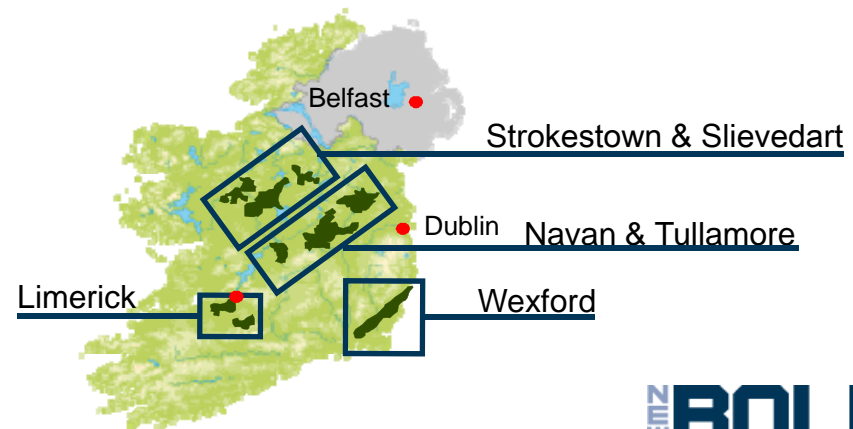

Silver, kg	Production
Mines	211,683
Smelter	488,300

BOLIDEN

Boliden Exploration Orientation

- Base metals (Cu and Zn)
- Mine site exploration
- Field exploration (Sweden and Ireland)

Boliden Exploration

Active areas

Sweden:

- Skellefte district (Zn, Cu, Pb, Au),
- Aitik and Norrbotten (Cu, Au, Mo)
- Bergslagen (Zn, Cu, Pb)
- Caledonian front (Zn, Pb)
- Rockliden (Cu, Zn, Pb)

Ireland:

- Tara
- Limerick
- Tullamore
- Strokestown & Slievedart