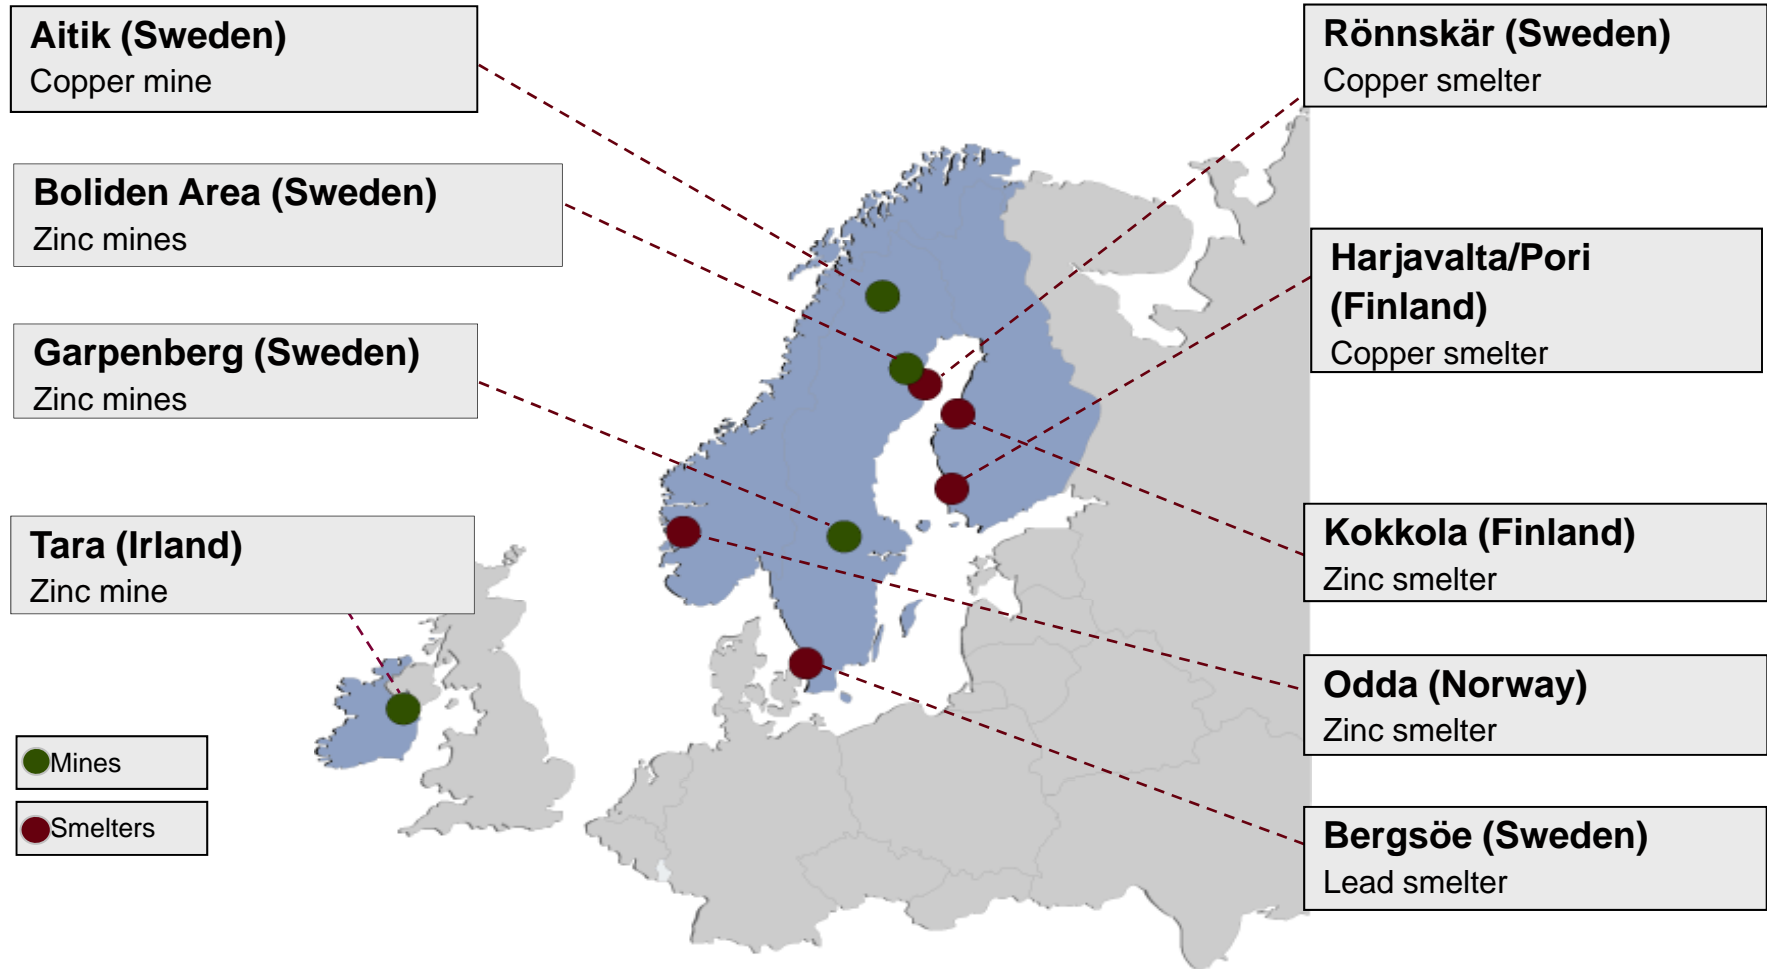

Boliden's Production Units