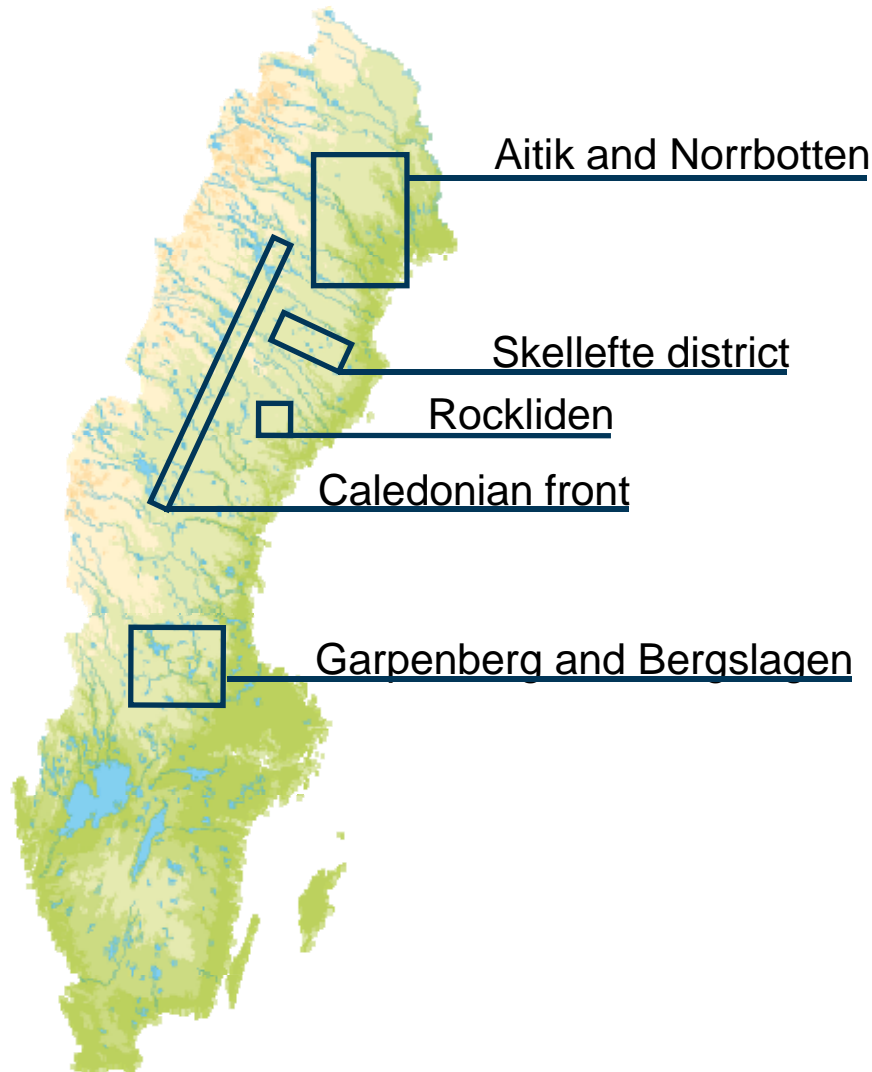

Silver, kg	Production
Mines	211,683
Smelter	488,300

BOLIDEN

Boliden Exploration Orientation

- Base metals (Cu and Zn)
- Mine site exploration
- Field exploration (Sweden and Ireland)

Boliden Exploration

Active areas

Sweden:

- Skellefte district (Zn, Cu, Pb, Au),
- Aitik and Norrbotten (Cu, Au, Mo)
- Bergslagen (Zn, Cu, Pb)
- Caledonian front (Zn, Pb)
- Rockliden (Cu, Zn, Pb)

Ireland:

- Tara
- Limerick
- Tullamore
- Strokestown & Slievedart