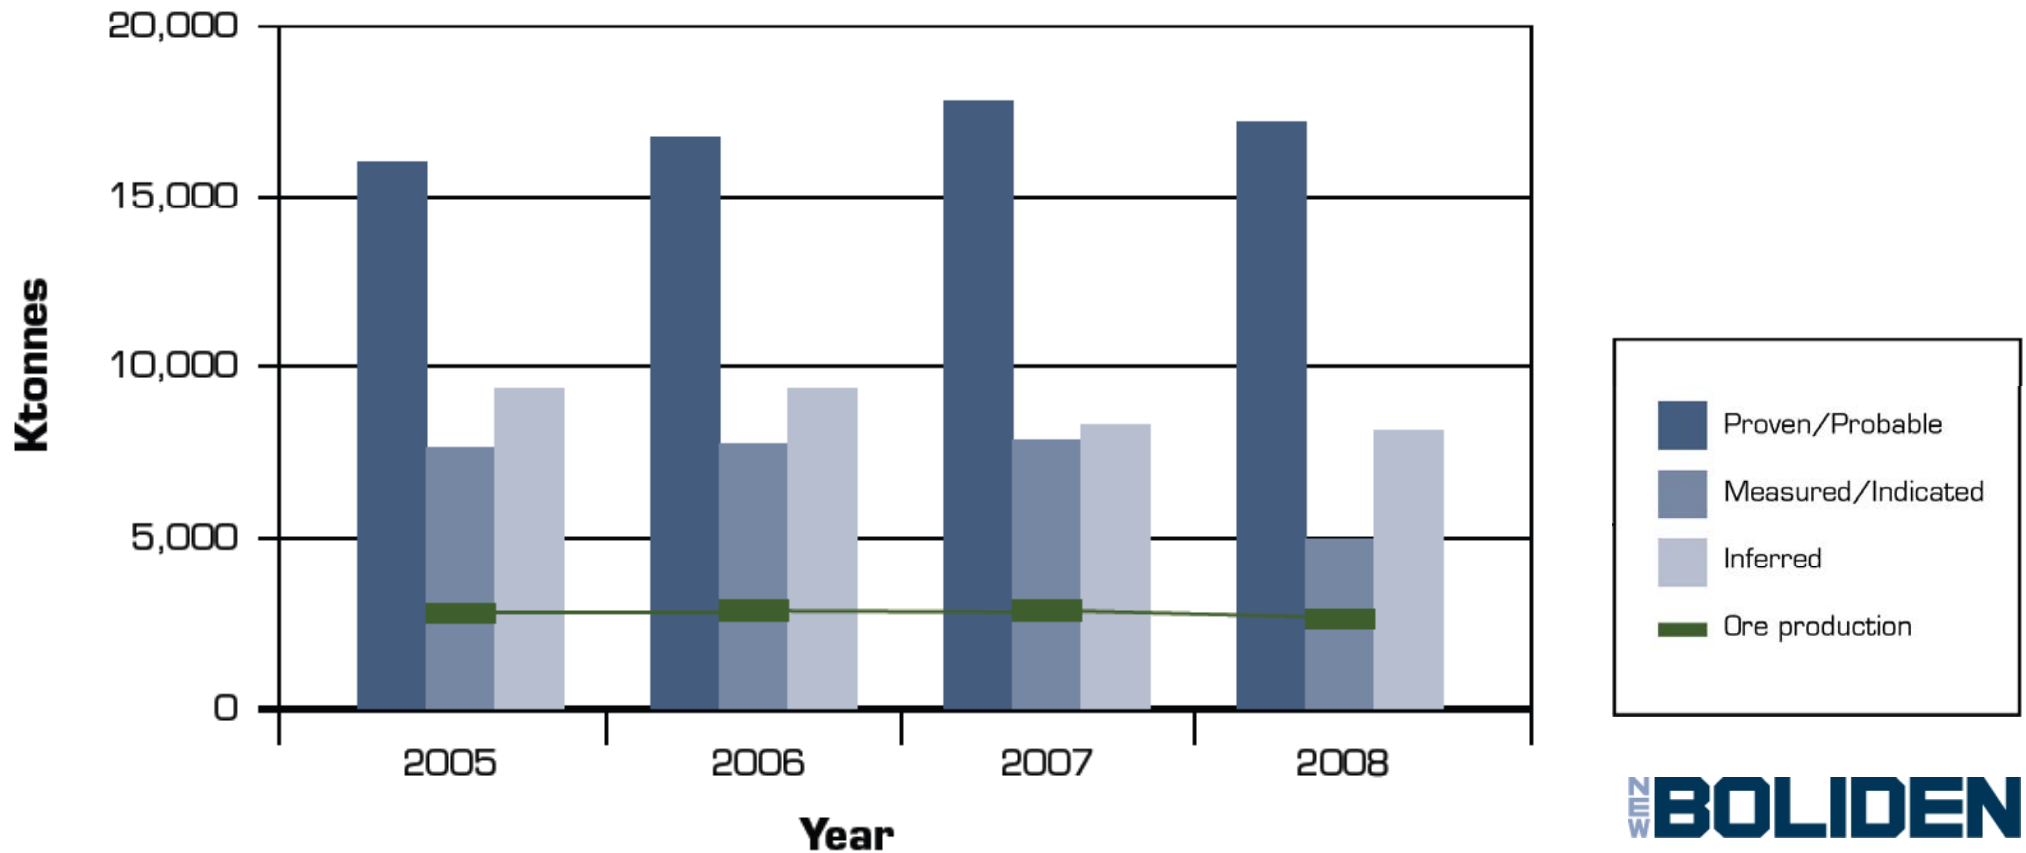

Boliden Exploration Claims

Boliden Mineral AB - Exploration Licences in Sweden, November - 2009

Area	No of lic	Area km2	Notes
Norrbottn	30	61	Cu-Au-Mo
Skellefte distric	82	79	Cu-Zn-Pb-Au-Ag
Caledonian Frc	12	31	Zn-Pb
Rockliden	2	6	Cu-Zn-Pb-Au-Ag
Bergslagen	25	34	Cu-Zn-Pb-Au-Ag
Total	151	211	

Boliden Tara Mines Limited - Exploration Licences in Ireland, November - 2009

Block	No of lic	Area km2	Notes
Navan	9	213	Carbonate Hosted Zn/Pb
Meath SW	10	306	Carbonate Hosted Zn/Pb
Kilmallock	3	137	Carbonate Hosted Zn/Pb *
Adare	9	293	Carbonate Hosted Zn/Pb *
Banagher	8	255	Carbonate Hosted Zn/Pb
Tullamore	25	808	Carbonate Hosted Zn/Pb
Slieve Dart	10	390	Carbonate Hosted Zn/Pb
Strokestown	21	770	Carbonate Hosted Zn/Pb
Wexford	21	638	VMS / Au
Total	116	3810	

Boliden Exploration

Reserves and Resources 2005-2008

Tara